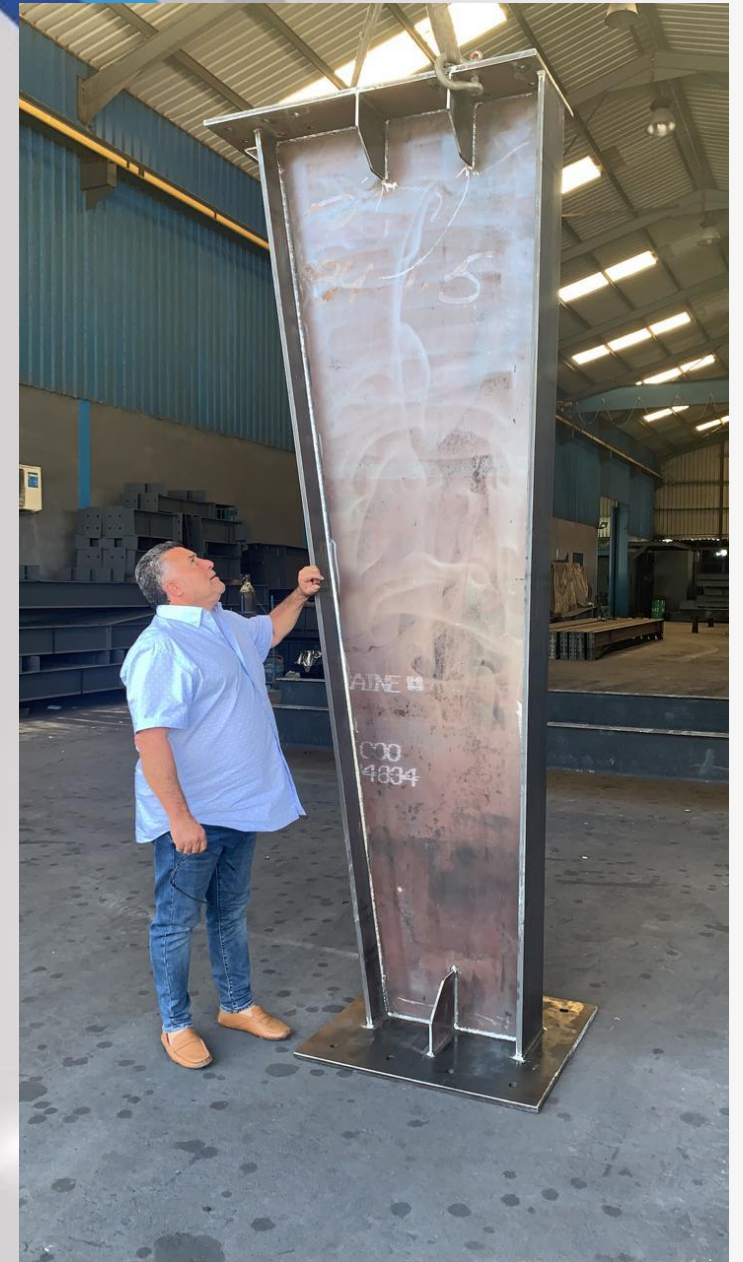

Techno Metal Construction TMC